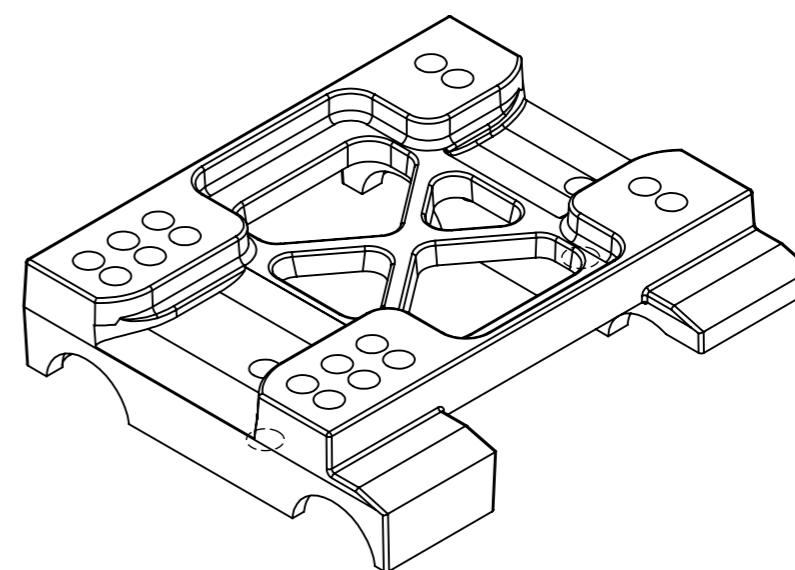

KP300-92-28-F1 PIASTRA MOTORE PIANA 28X92mm Mod. F1
KP300-92-30-F1 PIASTRA MOTORE PIANA 30X92mm Mod. F1
KP300-92-32-F1 PIASTRA MOTORE PIANA 32X92mm Mod. F1

RIGHETTI RIDOLFI SRL
 Via Molina, 21
 37060, Sona (VR)
 Tel.: +39 0456080905
 email: info@righettiridolfi.com
 web site: righettiridolfi.com

ISO1

THE TRANSFER AND REPRODUCTION, EVEN PARTIAL, OF THIS DRAWING ARE PROHIBITED WITHOUT OUR AUTHORIZATION. THE SHAPE AND DIMENSIONS OF THE PART SHOWN ON THE WEBSITE MAY CHANGE AT ANY TIME WITHOUT PRIOR NOTICE.

20/05/2026	
Issue	0
Mass	0.53kg
Scale	1:2
Sheet	1/1