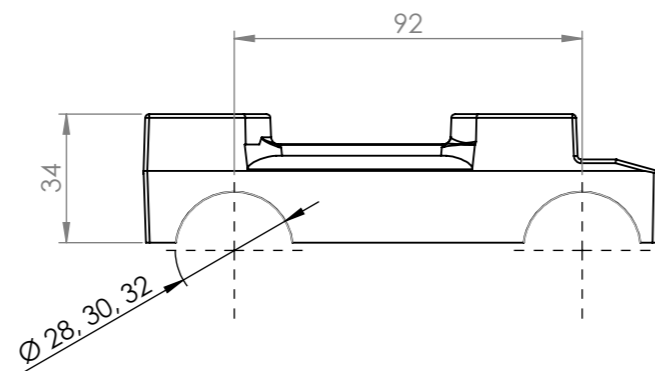

KP300-92-28-F1 PIASTRA MOTORE PIANA 28X92mm Mod. F1
KP300-92-30-F1 PIASTRA MOTORE PIANA 30X92mm Mod. F1
KP300-92-32-F1 PIASTRA MOTORE PIANA 32X92mm Mod. F1

RIGHETTI RIDOLFI SRL
 Via Molina, 21
 37060, Sona (VR)
 Tel.: +39 0456080905
 email: info@righettiridolfi.com
 web site: righettiridolfi.com

ISO1

THE TRANSFER AND REPRODUCTION, EVEN PARTIAL, OF THIS DRAWING ARE PROHIBITED WITHOUT OUR AUTHORIZATION. THE SHAPE AND DIMENSIONS OF THE PART SHOWN ON THE WEBSITE MAY CHANGE AT ANY TIME WITHOUT PRIOR NOTICE.

20/05/2026	
Issue	0
Mass	0.53kg
Scale	1:2
Sheet	1/1