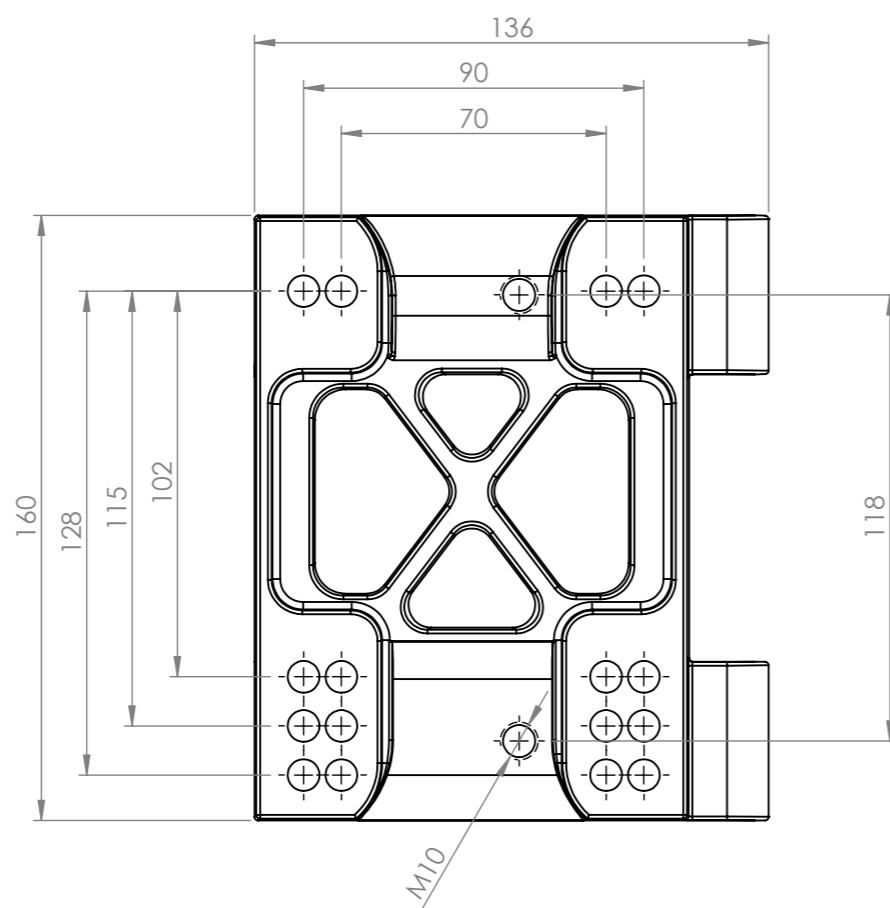

KP300-92-28-F1 PIASTRA MOTORE PIANA 28X92mm Mod. F1
KP300-92-30-F1 PIASTRA MOTORE PIANA 30X92mm Mod. F1
KP300-92-32-F1 PIASTRA MOTORE PIANA 32X92mm Mod. F1

RIGHETTI RIDOLFI SRL
 Via Molina, 21
 37060, Sona (VR)
 Tel.: +39 0456080905
 email: info@righettiridolfi.com
 web site: righettiridolfi.com

ISO1

THE TRANSFER AND REPRODUCTION, EVEN PARTIAL, OF THIS DRAWING ARE PROHIBITED WITHOUT OUR AUTHORIZATION. THE SHAPE AND DIMENSIONS OF THE PART SHOWN ON THE WEBSITE MAY CHANGE AT ANY TIME WITHOUT PRIOR NOTICE.

20/05/2026	
Issue	0
Mass	0.53kg
Scale	1:2
Sheet	1/1